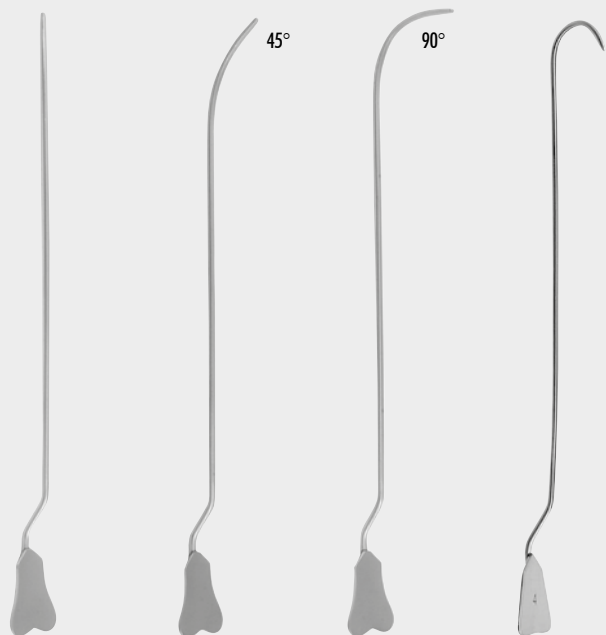

cm STACKE
10,5 20-1105-10

cm FISH
14,5 20-1108-14
18,0 20-1108-18

cm WATSON CHEYNE
12,5 20-1114-12
19,0 20-1114-19

ø mm NELATON 19,0 cm
3,0 20-1200-19

Venenstripper Sets
 Vein Stripper Sets
 Jeux à phlébotomie
 Sets de flebotomia
 Set di flebotomia

SONDEN

NABATOFF compl.
 135 x 100 x 25 mm 20-1500-00

PROBES, DIRECTORS

STYLETS, SONDES

SONDAS, ESTILETES

SONDE, SPECILLI

MYERS
 20-1504-06 - 20-1504-15

ø mm MYERS
 6,0 20-1504-06

ø mm MYERS
 9,0 20-1504-09

ø mm MYERS
 12,0 20-1504-12

ø mm MYERS
 15,0 20-1504-15

LOCKHART-MUMMERY

Fig. 1	Fig. 2	Fig. 3	Fig. 4
20-1520-01	20-1521-02	20-1521-03	20-1521-04

cm	BRODIE
19,0 20-1524-19	20,0 20-1526-20