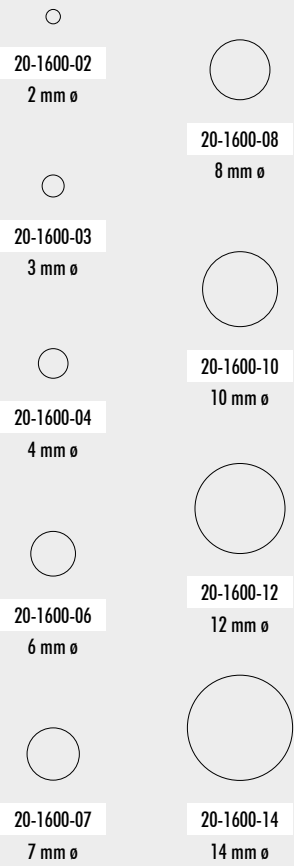

Varizeninstrumente
Varix Instruments
Instruments pour varices
Instrumentos para várices
Strumenti per varici

SONDEN

PROBES, DIRECTORS

STYLETS, SONDES

SONDAS, ESTILETES

SONDE, SPECILLI

Venenstripper, Pflasterspatel
Vein Strippers, Spatula
Tire-veines, spatule
Desobliterador de vena, espátula
Tiravene, spatola

VARADY					
Fig. 1	Fig. 2	Fig. 3	Fig. 4	Fig. 5	Fig. 6
20-1564-01	20-1564-02	20-1564-03	20-1564-04	20-1564-05	20-1564-06
18,0 cm	18,0 cm	18,0 cm	17,5 cm	17,0 cm	17,0 cm
Phlebodissektor	Phlebextraktor	Phlebextraktor	Mikro -Doppelspatel	Mikro-Phlebextraktor	Mini-Phlebextraktor